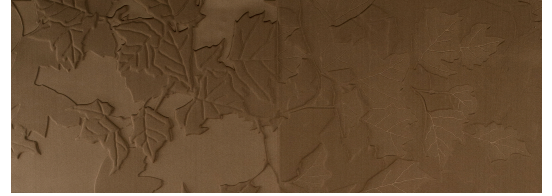

CARE & MAINTENANCE

Collection:	Intrigue
Pattern:	Feuillage
Reference:	10500
Composition:	3D textile wallcovering on non-woven backing
Description:	A three-dimensional tile pattern of leaf designs.

During installation:

Carefully dab off any adhesive stains immediately (before the adhesive has dried) with clean water and a soft cloth. Do this after installation of each length.

Maintenance:

First try to apply in an inconspicuous place. Try to remove any stains immediately, before the stain can dry out, by dabbing off the surface with a moist, lint-free, clean white cloth. Only use clear water, no soap.