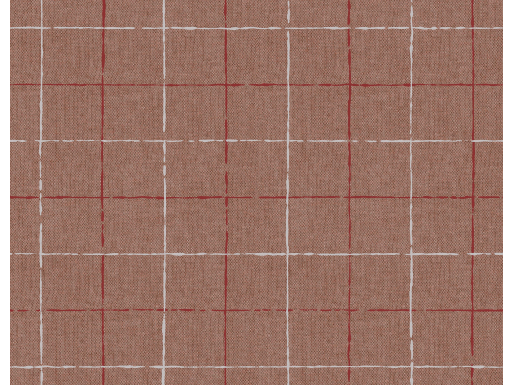

# CARE & MAINTENANCE

---

Collection:	Flamant Caractère
Pattern:	Carreaux
Reference:	12070 • Moyen Age
Composition:	Non-woven wallcovering
Description:	Beautiful in its simplicity. The straightforward and simple lines of Carreaux do not need anything more, it provides any room with character and presence. The lines are slightly whimsical; it looks like a painter gently wafted his brush across the wallpaper.