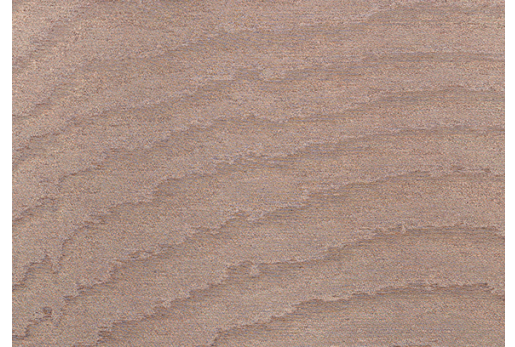

# CARE & MAINTENANCE

---

Collection:	Vertigo
Pattern:	Moire
Reference:	15000
Composition:	Textile wallcovering on non-woven backing
Description:	A wallcovering to which the moiré-technique is applied. This is a crafting process by which waving, hypnotic designs arise that capture your attention. The motifs that you obtain are completely random, so that each metre of textile is unique.