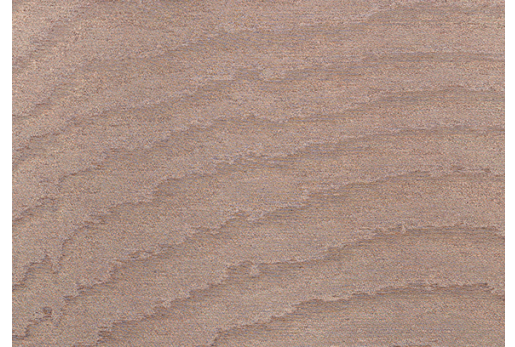

CARE & MAINTENANCE

Collection:	Vertigo
Pattern:	Moire
Reference:	15000
Composition:	Textile wallcovering on non-woven backing
Description:	A wallcovering to which the moiré-technique is applied. This is a crafting process by which waving, hypnotic designs arise that capture your attention. The motifs that you obtain are completely random, so that each metre of textile is unique.