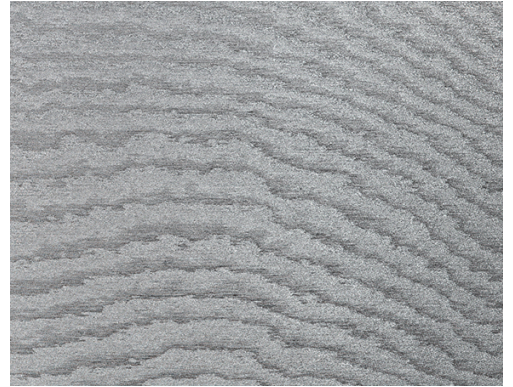

# CARE & MAINTENANCE

---

Collection:	Vertigo
Pattern:	Moire
Reference:	15001
Composition:	Textile wallcovering on non-woven backing
Description:	A wallcovering to which the moiré-technique is applied. This is a crafting process by which waving, hypnotic designs arise that capture your attention. The motifs that you obtain are completely random, so that each metre of textile is unique.