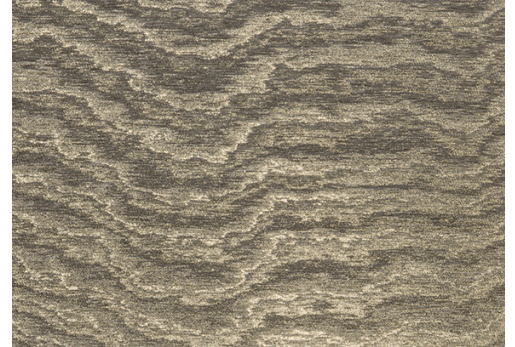

CARE & MAINTENANCE

Collection:	Vertigo
Pattern:	Moire
Reference:	15007
Composition:	Textile wallcovering on non-woven backing
Description:	A wallcovering to which the moiré-technique is applied. This is a crafting process by which waving, hypnotic designs arise that capture your attention. The motifs that you obtain are completely random, so that each metre of textile is unique.