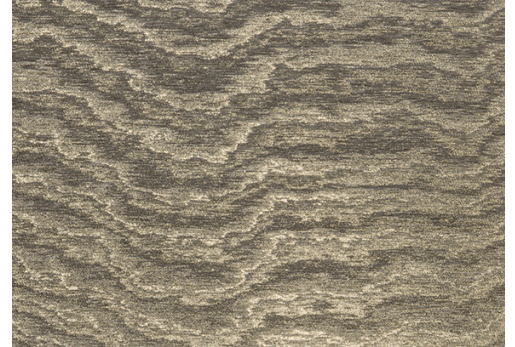

# CARE & MAINTENANCE

---

Collection:	Vertigo
Pattern:	Moire
Reference:	15007
Composition:	Textile wallcovering on non-woven backing
Description:	A wallcovering to which the moiré-technique is applied. This is a crafting process by which waving, hypnotic designs arise that capture your attention. The motifs that you obtain are completely random, so that each metre of textile is unique.