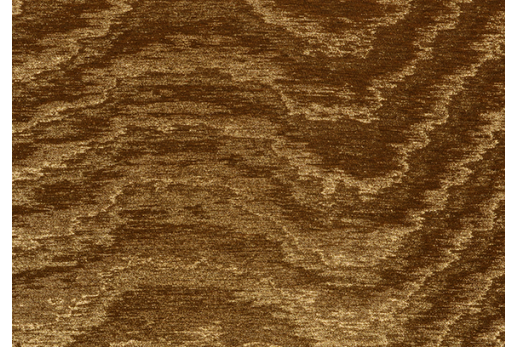

# CARE & MAINTENANCE

---

Collection:	Vertigo
Pattern:	Moire
Reference:	15010
Composition:	Textile wallcovering on non-woven backing
Description:	A wallcovering to which the moiré-technique is applied. This is a crafting process by which waving, hypnotic designs arise that capture your attention. The motifs that you obtain are completely random, so that each metre of textile is unique.