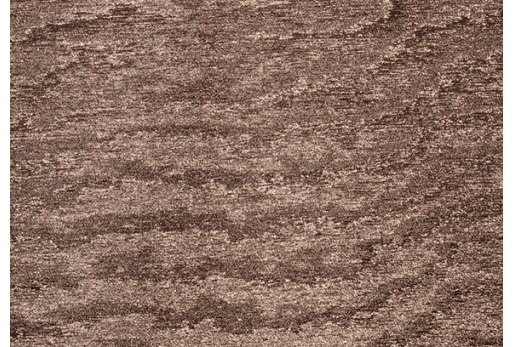

CARE & MAINTENANCE

Collection:	Vertigo
Pattern:	Moire
Reference:	15014
Composition:	Textile wallcovering on non-woven backing
Description:	A wallcovering to which the moiré-technique is applied. This is a crafting process by which waving, hypnotic designs arise that capture your attention. The motifs that you obtain are completely random, so that each metre of textile is unique.