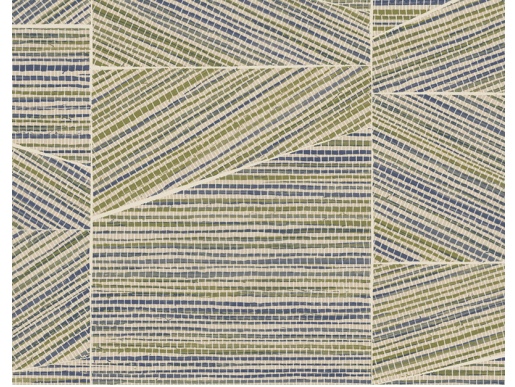

# CARE & MAINTENANCE

---

Collection:	Essentials Totem
Pattern:	Infinity
Reference:	18932 • Midnight Moss
Composition:	Wallpaper on non-woven backing
Description:	Neatly stacked geometric shapes are pieced together like a perfect puzzle and yet this design somehow still succeeds in looking as if it has randomly been arranged. The combination of different planes and the rustic woven grass texture contrasts beautifully with the straight lines.