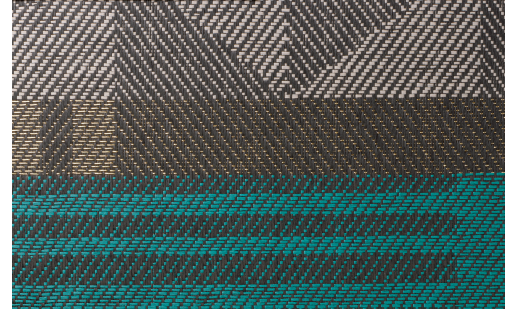

CARE & MAINTENANCE

Collection:	Manovo
Pattern:	Etno
Reference:	22002 • Green Metal
Composition:	Natural wallcovering on non-woven backing
Description:	Etno finds its inspiration in traditional African carpets and fabrics. Numerous geometric figures create a distinct graphic effect. The multi-coloured look and metal accents finish it off nicely.