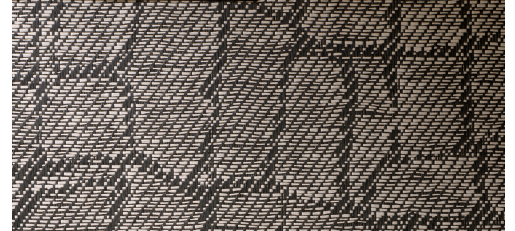

# CARE & MAINTENANCE

---

Collection:	Manovo
Pattern:	Croc
Reference:	22040 • Dark Grey
Composition:	Natural wallcovering on non-woven backing
Description:	This free interpretation of crocodile skin refers to the great diversity of animal life in Central Africa.