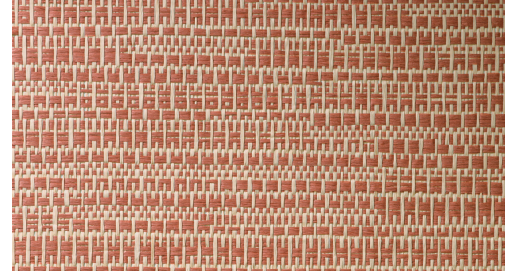

# CARE & MAINTENANCE

---

Collection:	Manovo
Pattern:	Koumbala
Reference:	22060 • Sunny Brick
Composition:	Natural wallcovering on non-woven backing
Description:	This horizontal pattern suggests a subtle movement and lets you float on the Koumbala River, one of several rivers in Manovo National Park.