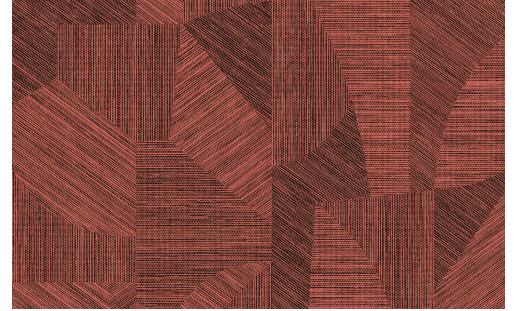

CARE & MAINTENANCE

Collection:	Essentials Tangram
Pattern:	Caprice
Reference:	24000 • Coral
Composition:	Wallpaper on non-woven backing
Description:	Very finely woven grasses, cut and inlaid by hand, are the inspiration for this design. The playful, irregular pattern of straight and rounded corners creates an artistic effect.