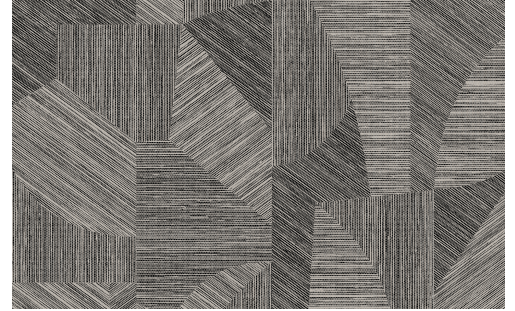

# CARE & MAINTENANCE

---

Collection:	Essentials Tangram
Pattern:	Caprice
Reference:	24007 • Rock
Composition:	Wallpaper on non-woven backing
Description:	Very finely woven grasses, cut and inlaid by hand, are the inspiration for this design. The playful, irregular pattern of straight and rounded corners creates an artistic effect.