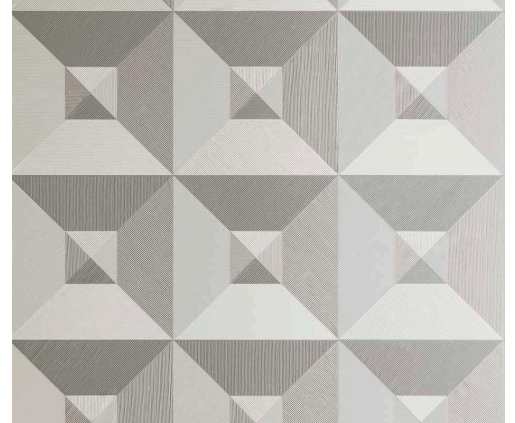

CARE & MAINTENANCE

Collection:	Focus
Pattern:	Pyramid
Reference:	26500
Composition:	Vinyl wallpaper on paper backing
Description:	Welcome to ancient Egypt! Or perhaps you have been transported into a piece of art by Escher? Pyramid plays with sleek, geometric shapes that through its use of various colours, creates the illusion of depth. The design is also available in a monochrome finish, such as the monotone pattern Squared.