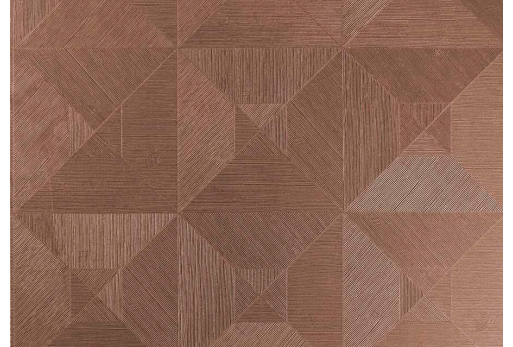

# CARE & MAINTENANCE

---

Collection:	Focus
Pattern:	Squared
Reference:	26515
Composition:	Vinyl wallpaper on paper backing
Description:	Welcome to ancient Egypt! Or perhaps you have been transported into a piece of art by Escher? Squared plays with sleek, geometric shapes that through its use of various colours, creates the illusion of depth.