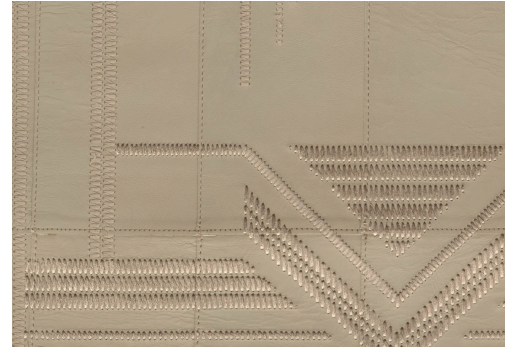

# CARE & MAINTENANCE

---

Collection:	Corium
Pattern:	Palazzo
Reference:	27411 • Mink
Composition:	Natural wallcovering on non-woven backing
Description:	In Palazzo, a refined interplay of lines is paired with meticulously applied embroidery on satin-finished leather. The design draws its inspiration from the monumental gates of Florence's iconic cathedral.