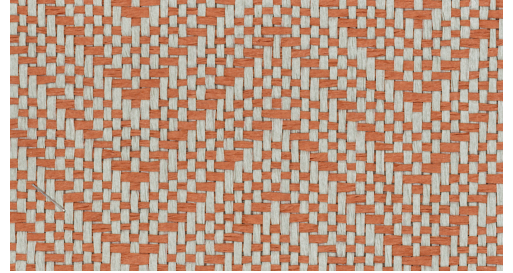

# CARE & MAINTENANCE

---

Collection:	Manovo
Pattern:	Harmony
Reference:	28520A • Papaya
Composition:	Natural wallcovering on non-woven backing
Description:	Timeless, refreshing and elegant zigzag pattern. The design is made of paper weave, a material that yields a muted, authentic look & feel.