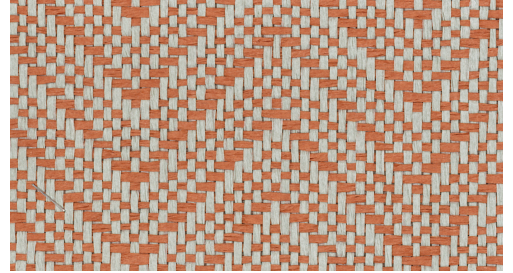

# CARE & MAINTENANCE

---

|              |  |
|--------------|--|
| Collection:  | Manovo   |
| Pattern:     | Harmony  |
| Reference:   | 28520A • Papaya  |
| Composition: | Natural wallcovering on non-woven backing  |
| Description: | Timeless, refreshing and elegant zigzag pattern. The design is made of paper weave, a material that yields a muted, authentic look & feel. |