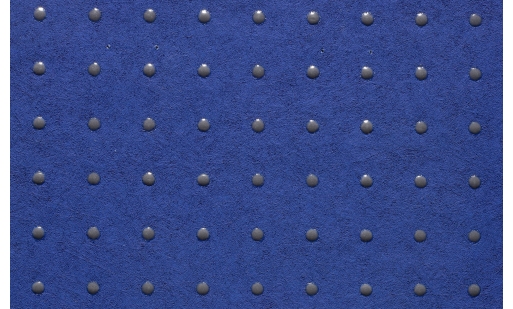

CARE & MAINTENANCE

Collection:	Le Corbusier - Dots
Pattern:	Dots
Reference:	31012 • Profound Ultramarine
Composition:	Wallpaper on non-woven backing
Description:	Innovative wallpaper with glossy dots in 40 different colour combinations, based on Le Corbusier's 'Polychromie architecturale'. Les Couleurs®Le Corbusier.

During installation:

Carefully wipe off any adhesive stains immediately (before the adhesive has dried) with clean water and a soft sponge. Do this after installation of each length.

Maintenance:

First try to apply in an inconspicuous place. Try to remove any stains immediately, before the stain can dry out, by wiping off the surface with clean water and a soft sponge. Only use clear water, no soap.