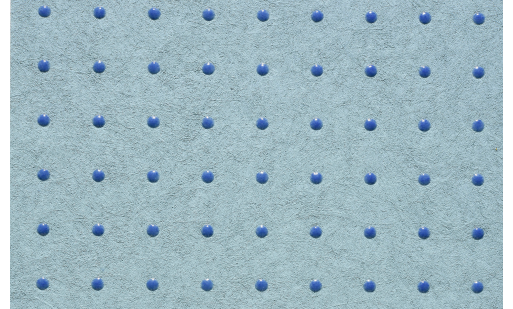

CARE & MAINTENANCE

Collection:	Le Corbusier - Dots
Pattern:	Dots
Reference:	31014 • Summery Sky
Composition:	Wallpaper on non-woven backing
Description:	Innovative wallpaper with glossy dots in 40 different colour combinations, based on Le Corbusier's 'Polychromie architecturale'. Les Couleurs®Le Corbusier.

During installation:

Carefully wipe off any adhesive stains immediately (before the adhesive has dried) with clean water and a soft sponge. Do this after installation of each length.

Maintenance:

First try to apply in an inconspicuous place. Try to remove any stains immediately, before the stain can dry out, by wiping off the surface with clean water and a soft sponge. Only use clear water, no soap.