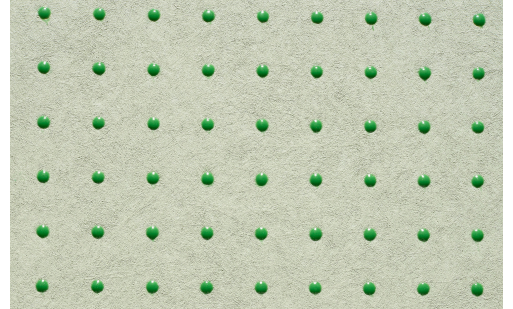

CARE & MAINTENANCE

Collection:	Le Corbusier - Dots
Pattern:	Dots
Reference:	31017 • Mild Grey Green
Composition:	Wallpaper on non-woven backing
Description:	Innovative wallpaper with glossy dots in 40 different colour combinations, based on Le Corbusier's 'Polychromie architecturale'. Les Couleurs®Le Corbusier.