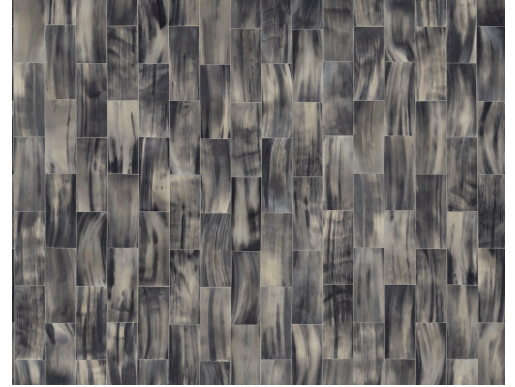

CARE & MAINTENANCE

Collection:	Avalon
Pattern:	Gazelle
Reference:	31520
Composition:	Vinyl wallpaper on paper backing
Description:	The sun reflects off the gazelle's horns as she elegantly bounds across the plains. A dazzling pattern is created. While we'll leave the gazelle to continue her majestic journey over the plains, we won't leave our walls alone, happily covering them with the carefully replicated horn print.