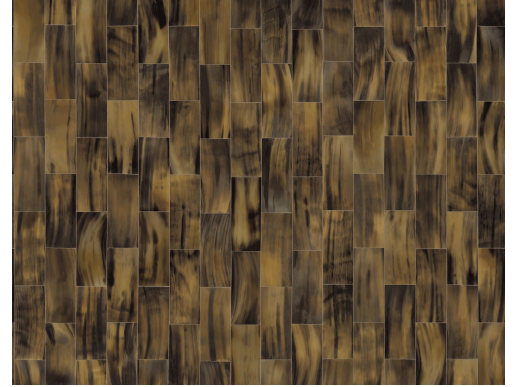

CARE & MAINTENANCE

Collection:	Avalon
Pattern:	Gazelle
Reference:	31523
Composition:	Vinyl wallpaper on paper backing
Description:	The sun reflects off the gazelle's horns as she elegantly bounds across the plains. A dazzling pattern is created. While we'll leave the gazelle to continue her majestic journey over the plains, we won't leave our walls alone, happily covering them with the carefully replicated horn print.