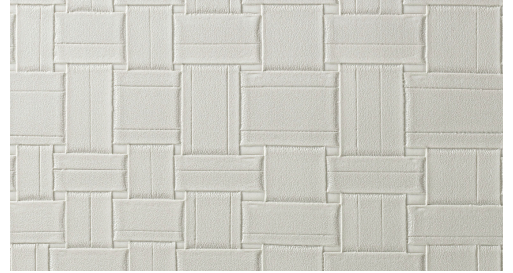

CARE & MAINTENANCE

Collection:	Textura
Pattern:	Weave
Reference:	31570A • Glazed White
Composition:	Vinyl wallpaper on paper backing
Description:	The Weave design is based on braided leather. The braided leather relief creates a very realistic impression of leather strips.