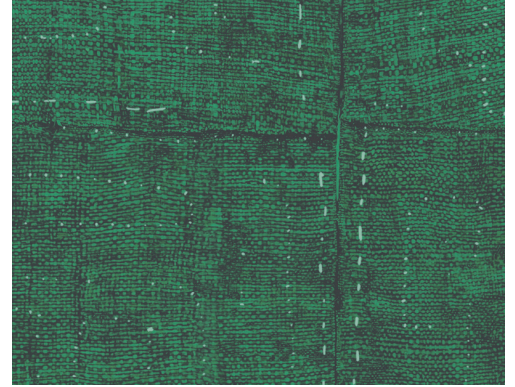

CARE & MAINTENANCE

Collection:	Antigua
Pattern:	Tintura
Reference:	33020 • Moss
Composition:	Vinyl wallpaper on paper backing
Description:	This semi-plain product has the pure look and texture of woven linen. The pieces of fabric are arranged casually next to each other and sewn into place with a coarse, clearly visible stitch. The result is a balanced and at the same time lively wallcovering with a textile look and feel.