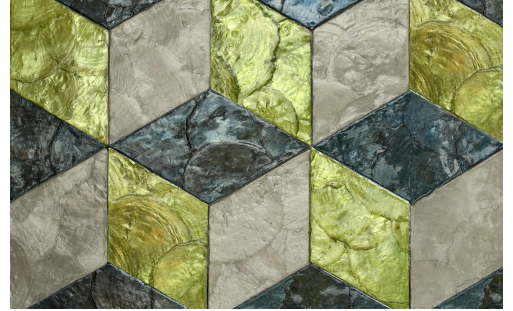

CARE & MAINTENANCE

Collection:	Samal
Pattern:	Cubic
Reference:	33701 • Ever Green
Composition:	Natural wallcovering on non-woven backing
Description:	Wallcovering of capiz, oyster-like shells that are coloured, cut and placed in geometric patterns by hand. Capiz is a real natural product; each shell is unique and differs in colour and structure.