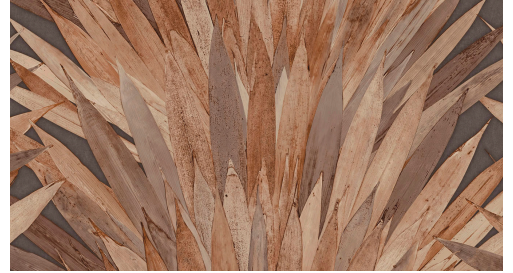

# CARE & MAINTENANCE

---

|              |   |
|--------------|---|
| Collection:  | Selva   |
| Pattern:     | Abanico   |
| Reference:   | 34003   |
| Composition: | Vinyl wallpaper on paper backing  |
| Description: | The fan shape of the composition of pandan leaves provides a subtle "collage look". The pronounced relief of the design gives extra depth and contrast. |