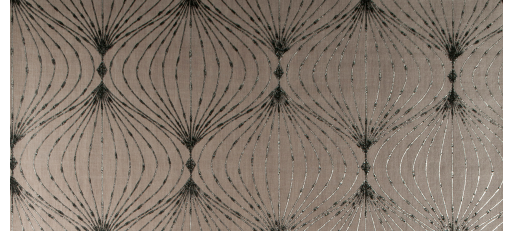

# CARE & MAINTENANCE

---

Collection:	Noctis
Pattern:	Lyra
Reference:	38055
Composition:	Non-woven wallcovering
Description:	Contemporary wallcovering on non-woven backing printed with metallic inks.

---