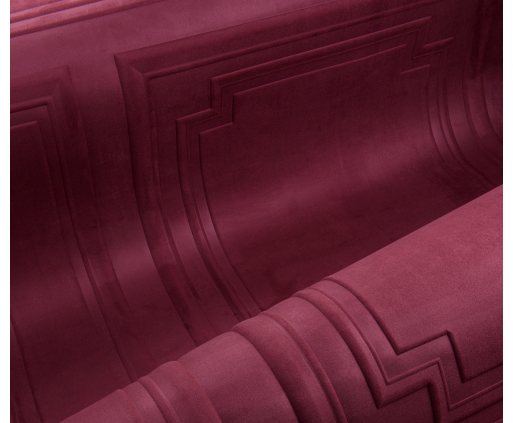

CARE & MAINTENANCE

Collection:	Objet
Pattern:	Grandeur
Reference:	44000 • Damson
Composition:	3D textile wallcovering on non-woven backing
Description:	These wall panels are inspired by the decorative mouldings in stately mansions or imposing palaces. Not only are these decorative panels easy to install, they also add colour, texture and relief. They are finished in a soft suede look for an extra tactile result. This 3D wallcovering also has a positive impact on the acoustics in a room.