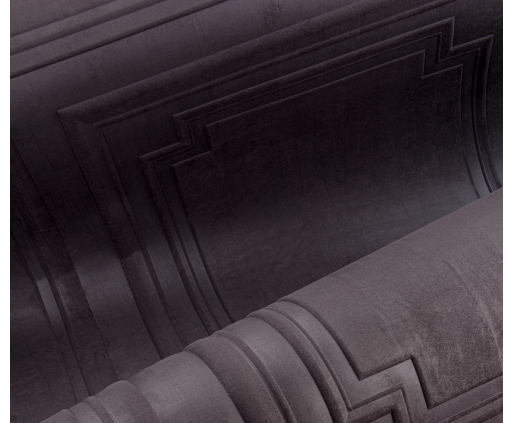

# CARE & MAINTENANCE

---

Collection:	Objet
Pattern:	Grandeur
Reference:	44003 • Sparrow
Composition:	3D textile wallcovering on non-woven backing
Description:	These wall panels are inspired by the decorative mouldings in stately mansions or imposing palaces. Not only are these decorative panels easy to install, they also add colour, texture and relief. They are finished in a soft suede look for an extra tactile result. This 3D wallcovering also has a positive impact on the acoustics in a room.