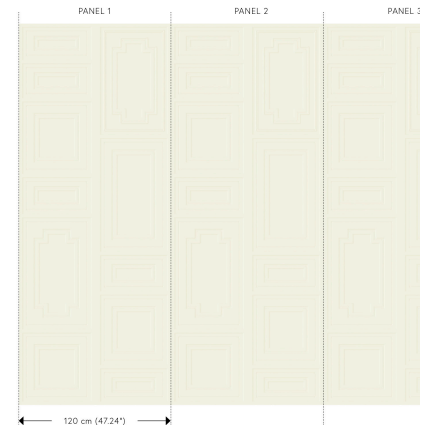

# CARE & MAINTENANCE

---

Collection:	Objet
Pattern:	Manoir
Reference:	44022 • Terra
Composition:	3D textile wallcovering on non-woven backing
Description:	These wall panels are inspired by the decorative mouldings in stately mansions or imposing palaces. Not only are these decorative panels easy to install, they also add colour, texture and relief. They are finished in a soft suede look for an extra tactile result. This 3D wallcovering also has a positive impact on the acoustics in a room.