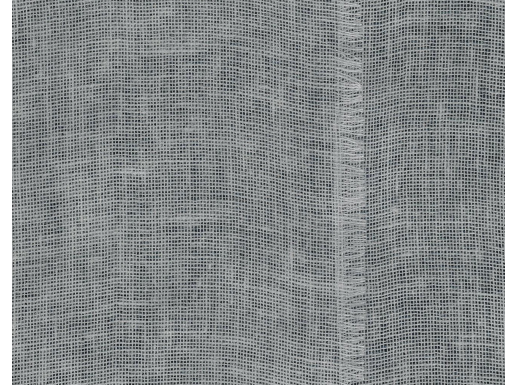

# CARE & MAINTENANCE

---

Collection:	Insero
Pattern:	Uno
Reference:	46551 • Rock
Composition:	Natural wallcovering on non-woven backing
Description:	With Uno, broad strips of jute are adhered together, with the result that the edges overlap. This creates a beautiful, subtle effect, and leaves this design just shy of smooth. Uno stands out in its simplicity, whilst the woven pattern creates an authentic, natural look & feel.