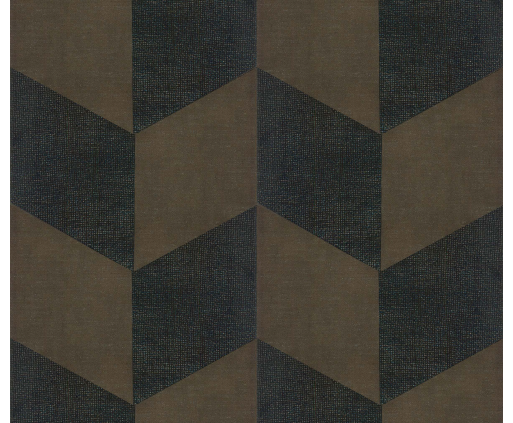

CARE & MAINTENANCE

Collection:	Insero
Pattern:	Diagonal
Reference:	46600 • Raisin
Composition:	Natural wallcovering on non-woven backing
Description:	A foil lustre creates the Diagonal look. The design illustrates perfectly how contrasting materials – in this instance jute and foil – enhance one another. Close up you can see how some pieces of jute are more finely woven than others. This subtle contrast lends the chevron pattern a luxurious touch.