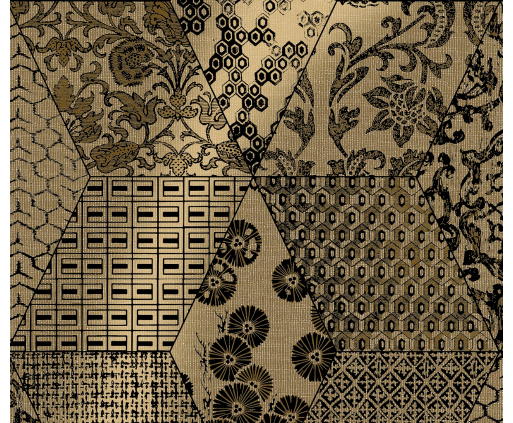

CARE & MAINTENANCE

Collection:	Revera
Pattern:	Patch
Reference:	47560
Composition:	Non-woven wallcovering
Description:	As the name implies, Patch combines various prints in an eclectic collage. This design, intended for the real daredevils or the eternally dissatisfied, is a nod to the sixties, when women were dressed with busy, large prints in contrasting colours. Among other possibilities, this patchwork can be obtained with a gold or silver foil base.