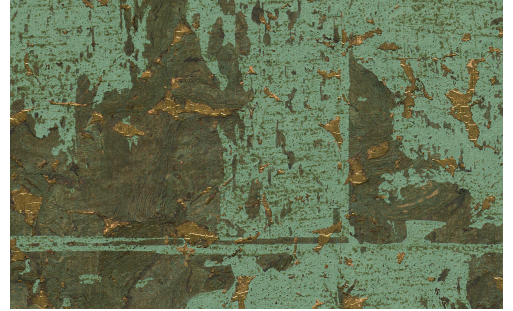

CARE & MAINTENANCE

Collection:	All Naturals
Pattern:	Éclat
Reference:	48040A • Aloe
Composition:	Natural wallcovering on non-woven backing
Description:	Éclat – French for shine – proudly boasts a large block pattern. A thin layer of real cork gives this design a sturdy look, softened by the subtle sheen that shimmers through the cork here and there.