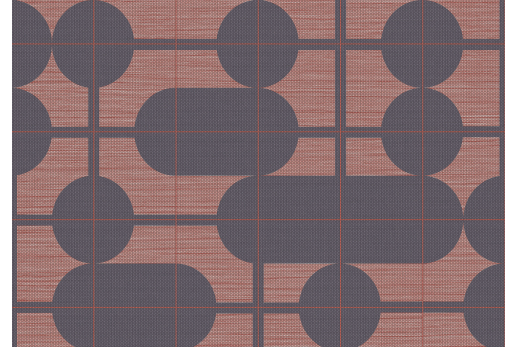

CARE & MAINTENANCE

Collection:	Cantala
Pattern:	Combo
Reference:	48534
Composition:	Non-woven wallcovering
Description:	A design made on the plain with natural sisal look. It is inspired by the rapidly-growing trend of furniture and decoration with elegant, glowing lines and pronounced round shapes. The circles contrast beautifully with the subtle, geometric grid pattern.