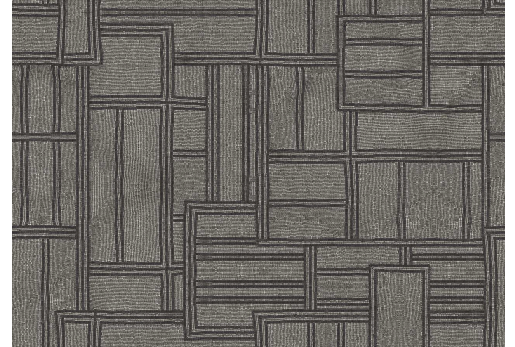

# CARE & MAINTENANCE

---

|              |   |
|--------------|---|
| Collection:  | Paleo   |
| Pattern:     | Civilia   |
| Reference:   | 50560   |
| Composition: | Non-woven wallcovering  |
| Description: | A unique design, based on 'quillwork', as virtually the oldest form of embroidery. Handiwork that was used exclusively by the native Americans to decorate clothes, jewellery and other utensils. Civilia is linear without being truly straight. |