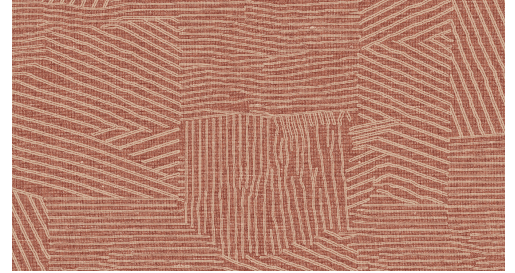

CARE & MAINTENANCE

Collection:	Essentials Modulaire
Pattern:	Furrow
Reference:	53013
Composition:	Wallpaper on non-woven backing
Description:	Timeless wallpaper that interprets geometry in a new, modernistic way. The fine structure perfectly reflects the warmth and subtlety of the textiles.