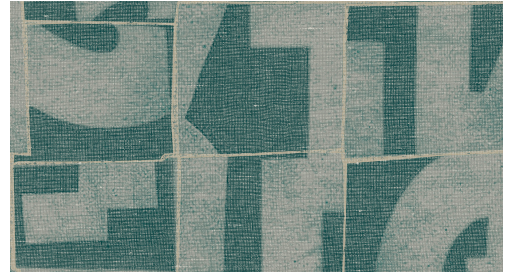

# CARE & MAINTENANCE

---

Collection:	Essentials Modulaire
Pattern:	Module
Reference:	53030
Composition:	Wallpaper on non-woven backing
Description:	Timeless wallpaper that interprets geometry in a new, modernistic way. The fine structure perfectly reflects the warmth and subtlety of the textiles.