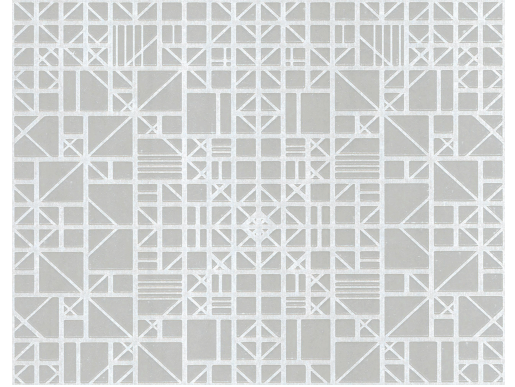

CARE & MAINTENANCE

Collection:	Monochrome
Pattern:	Window
Reference:	54000
Composition:	Wallpaper on non-woven backing
Description:	A tile pattern: from a distance, it looks as if you have hundreds of small tiles on your wall. The turquoise design will make you think you are in an oriental palace. Moreover, the geometric motifs suggest the Art Déco style: decorative and somewhat eclectic.