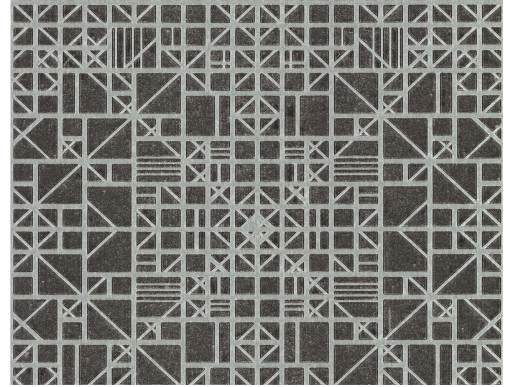

# CARE & MAINTENANCE

---

Collection:	Monochrome
Pattern:	Window
Reference:	54001
Composition:	Wallpaper on non-woven backing
Description:	A tile pattern: from a distance, it looks as if you have hundreds of small tiles on your wall. The turquoise design will make you think you are in an oriental palace. Moreover, the geometric motifs suggest the Art Déco style: decorative and somewhat eclectic.