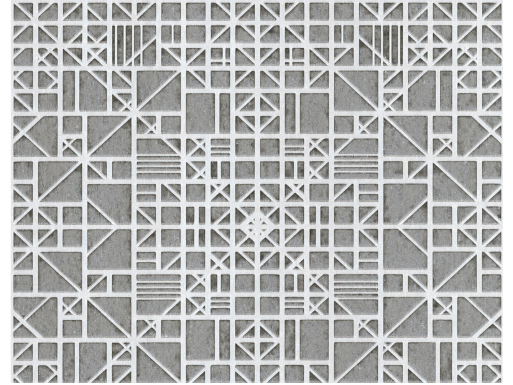

CARE & MAINTENANCE

Collection:	Monochrome
Pattern:	Window
Reference:	54002
Composition:	Wallpaper on non-woven backing
Description:	A tile pattern: from a distance, it looks as if you have hundreds of small tiles on your wall. The turquoise design will make you think you are in an oriental palace. Moreover, the geometric motifs suggest the Art Déco style: decorative and somewhat eclectic.