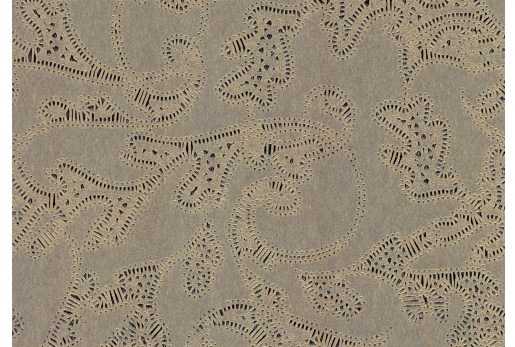

# CARE & MAINTENANCE

---

Collection:	Monochrome
Pattern:	Grace
Reference:	54123
Composition:	Wallpaper on non-woven backing
Description:	Grace means that you don't need to have green fingers to bring nature into your home. The opulent print creates a pleasant atmosphere in combination with the pastel shades. Grace looks very natural, like a climbing plant, and embellishes any wall.