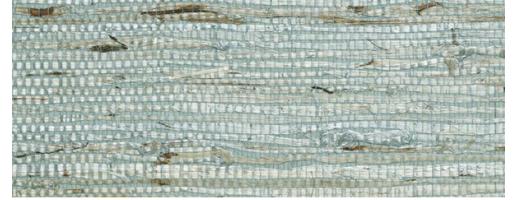

CARE & MAINTENANCE

Collection:	All Naturals
Pattern:	Kudzu
Reference:	54531A • Mint
Composition:	Natural wallcovering on non-woven backing
Description:	The fibres of the climbing plant kudzu, which is very common in tropical regions, are coarsely woven into a unique wallcovering. The irregular thicknesses and different shades of the various threads reveal its natural origins.