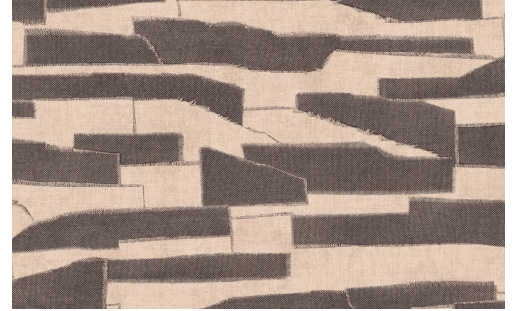

CARE & MAINTENANCE

Collection:	Essentials Costura
Pattern:	Gabarit
Reference:	57560 • Charcoal Linen
Composition:	Wallpaper on non-woven backing
Description:	Gabarit refers to a calibrated pattern or template and produces a stylish bicolour contrast. The horizontal lines of the patchwork make your interior look larger.