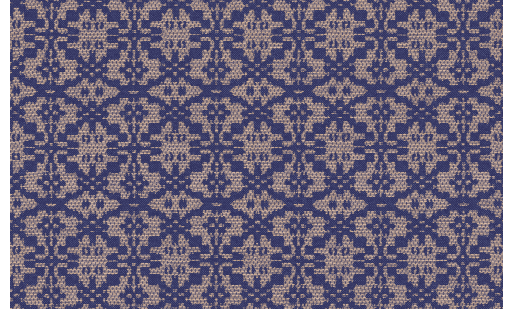

# CARE & MAINTENANCE

---

Collection:	Essentials L'Invité
Pattern:	Le Prestige
Reference:	60540 • Starry Night
Composition:	Wallpaper on non-woven backing
Description:	Le Prestige exudes luxury. The pattern makes a nod to lace and jacquard woven textiles. It plays with small, geometric shapes in combination with relief inks.