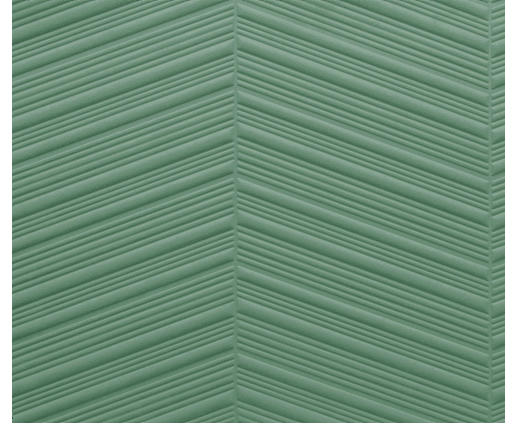

# CARE & MAINTENANCE

---

Collection:	Spectra
Pattern:	Parquet
Reference:	61502
Composition:	3D textile wallcovering on non-woven backing
Description:	Are you a fan of wooden floors? With Parquet the beauty of wood does not have to be limited to the floors. With its form and texture, the wallcovering creates the same luxurious effect as your dream floor, but this time the wood-look gives a stylish touch to your walls. The refined zigzag pattern makes the results lively and playful.