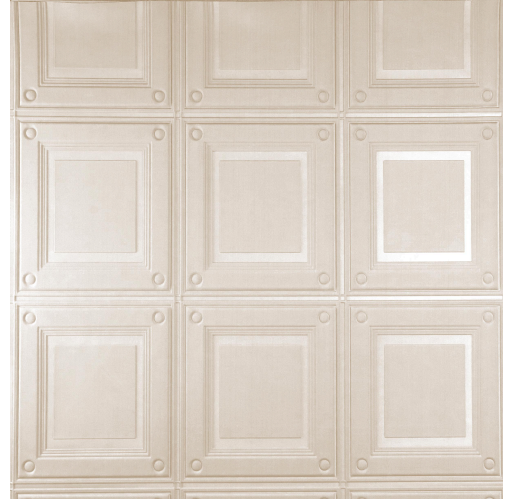

CARE & MAINTENANCE

Collection:	Spectra
Pattern:	Caisson
Reference:	61530
Composition:	3D textile wallcovering on non-woven backing
Description:	In the warm, charming design of Caisson you clearly recognise a typical antique panel door. The style reminds one of old British libraries. An ideal pattern to be developed in 3D relief. Caisson already existed in the Intrigue collection, but it was given new colour variations in the Spectra collection. The textile used is also different: whereas with Intrigue the design has a smooth, silky feeling, with Spectra it is given the smooth and soft look of suède.