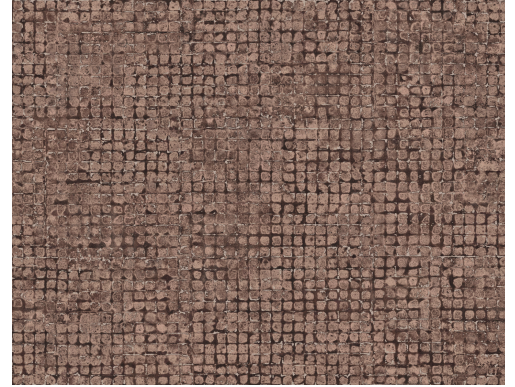

CARE & MAINTENANCE

Collection:	Les Thermes
Pattern:	Mosaico
Reference:	70510 • Cocoa
Composition:	Non-woven wallcovering
Description:	Large mosaics with a metallic accent catch the eye in this weathered block pattern, creating an incomparable graphic effect. Mosaics have adorned the walls and floors of countless squares, palazzos and historic buildings for centuries. This is a characterful wallcovering with plenty of history!