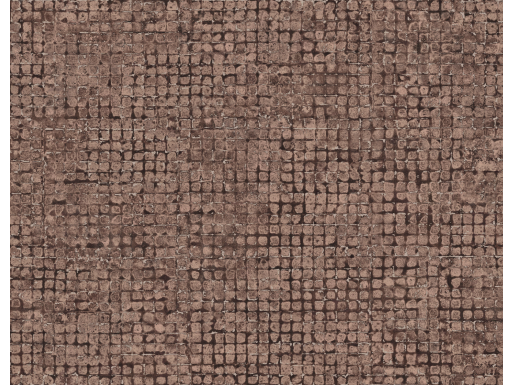

CARE & MAINTENANCE

Collection:	Les Thermes
Pattern:	Mosaico
Reference:	70510 • Cocoa
Composition:	Non-woven wallcovering
Description:	Large mosaics with a metallic accent catch the eye in this weathered block pattern, creating an incomparable graphic effect. Mosaics have adorned the walls and floors of countless squares, palazzos and historic buildings for centuries. This is a characterful wallcovering with plenty of history!