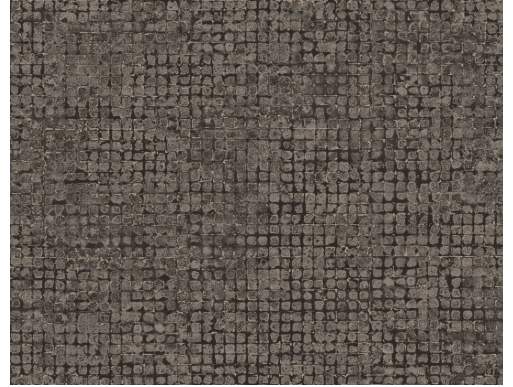

CARE & MAINTENANCE

Collection:	Les Thermes
Pattern:	Mosaico
Reference:	70515 • Charcoal
Composition:	Non-woven wallcovering
Description:	Large mosaics with a metallic accent catch the eye in this weathered block pattern, creating an incomparable graphic effect. Mosaics have adorned the walls and floors of countless squares, palazzos and historic buildings for centuries. This is a characterful wallcovering with plenty of history!