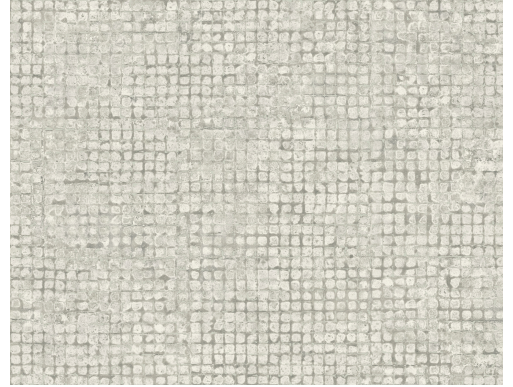

CARE & MAINTENANCE

| | |
|--------------|---|
| Collection: | Les Thermes |
| Pattern: | Mosaico |
| Reference: | 70518 • Cloud |
| Composition: | Non-woven wallcovering |
| Description: | Large mosaics with a metallic accent catch the eye in this weathered block pattern, creating an incomparable graphic effect. Mosaics have adorned the walls and floors of countless squares, palazzos and historic buildings for centuries. This is a characterful wallcovering with plenty of history! |